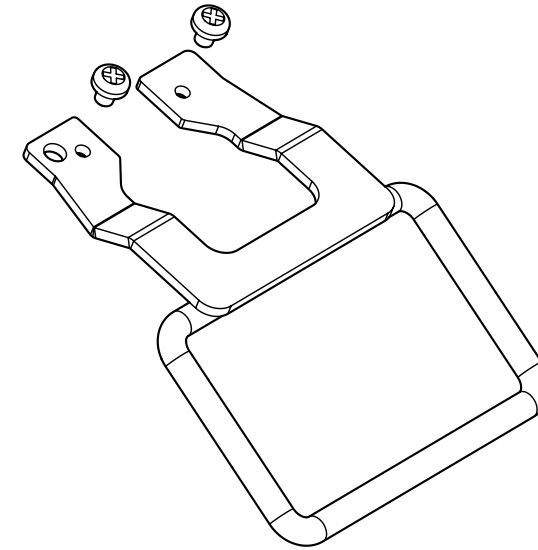

SpacePole

Handle for MultiClip™

Installation Guide